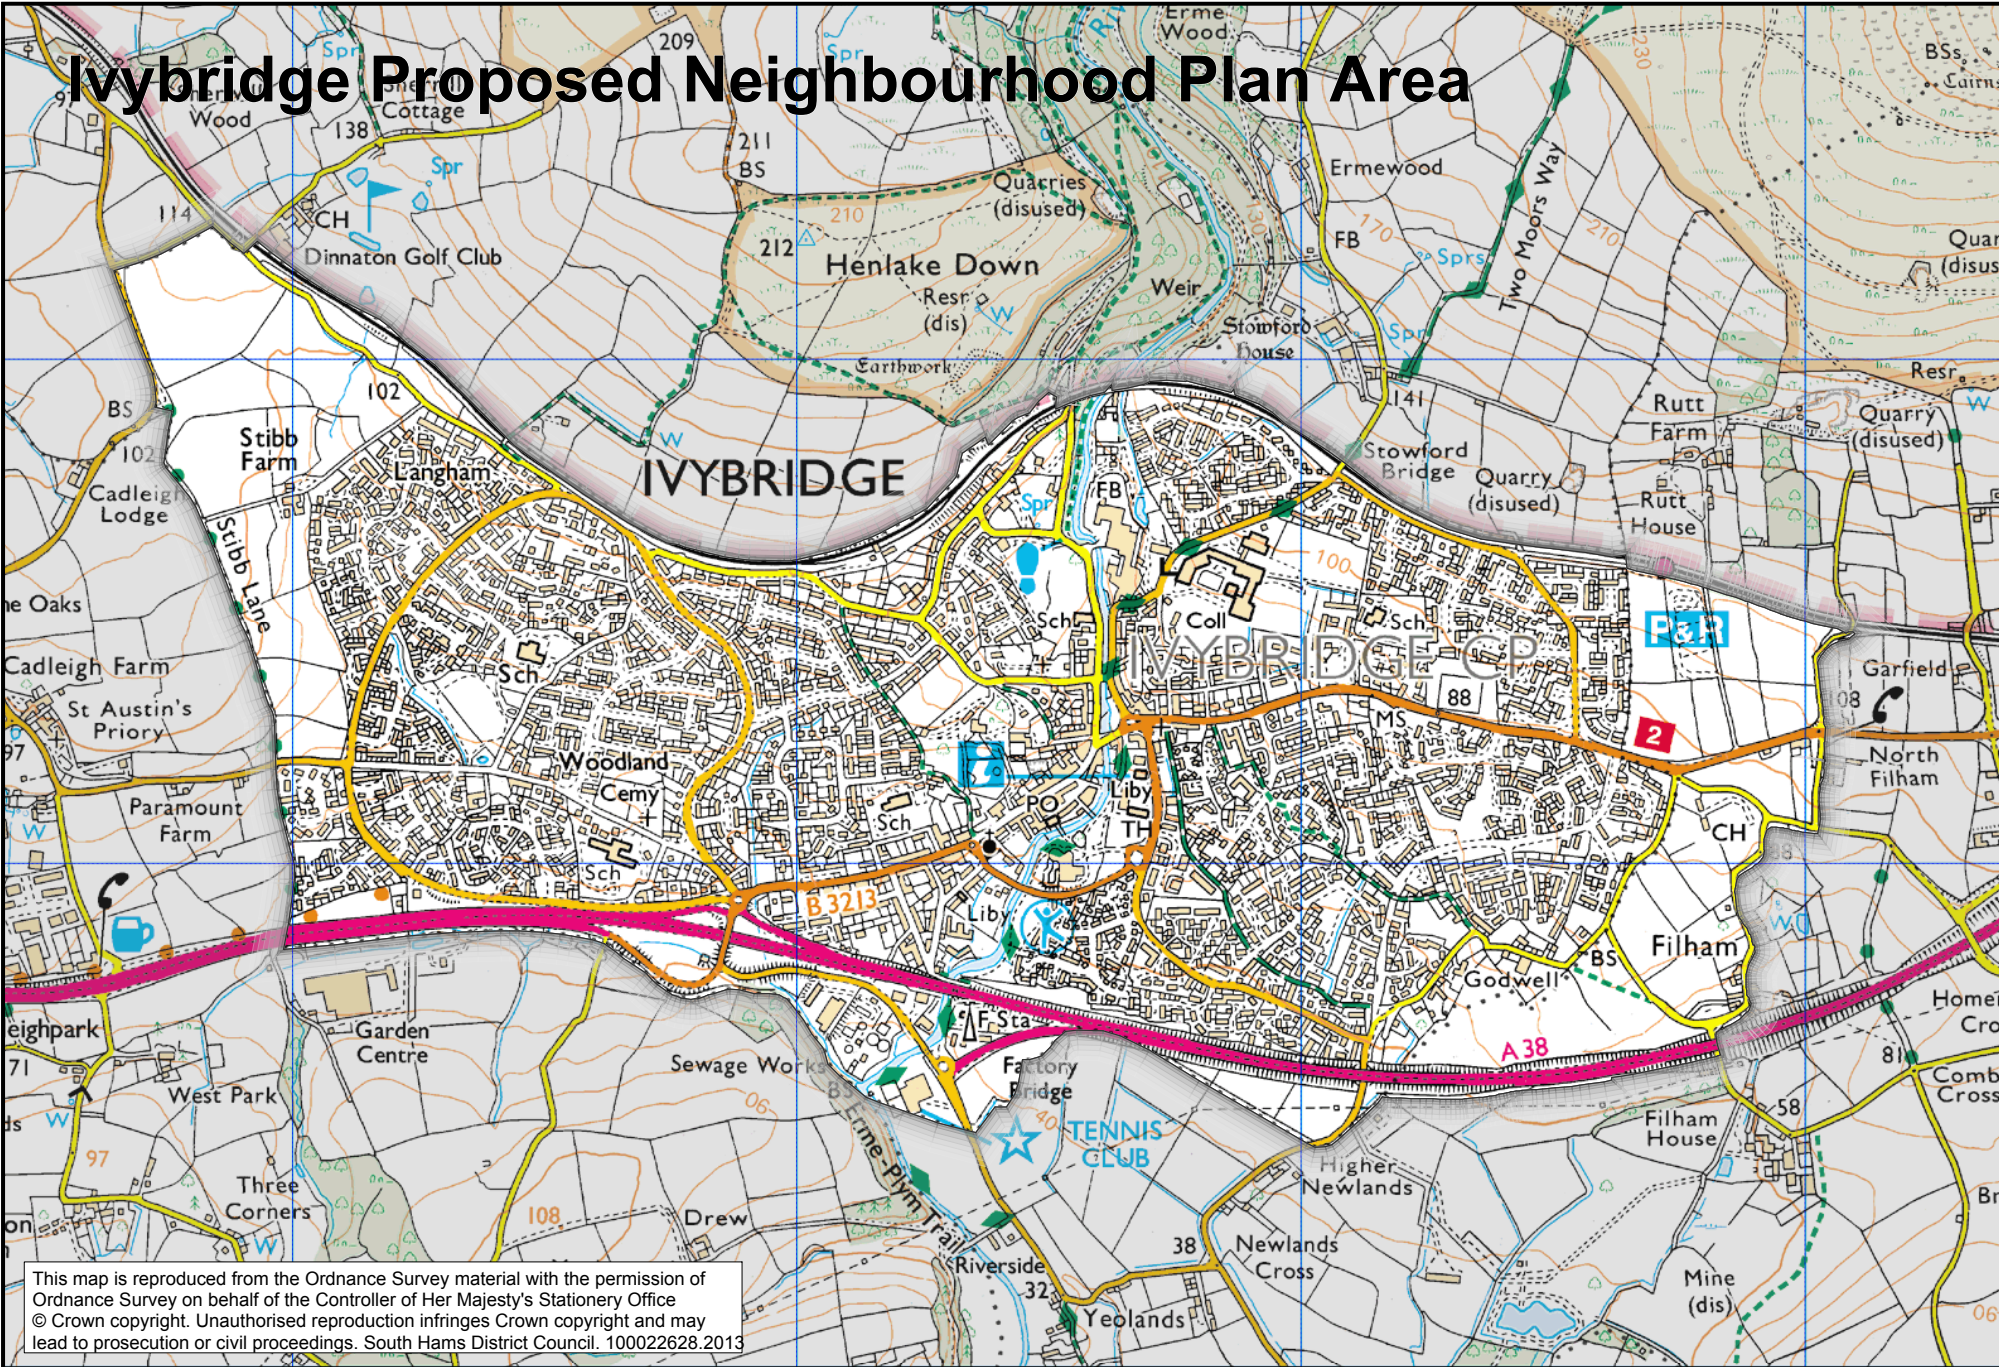

Ivybridge Proposed Neighbourhood Plan Area

This map is reproduced from the Ordnance Survey material with the permission of Ordnance Survey on behalf of the Controller of Her Majesty's Stationery Office © Crown copyright. Unauthorised reproduction infringes Crown copyright and may lead to prosecution or civil proceedings. South Hams District Council. 100022628.2013