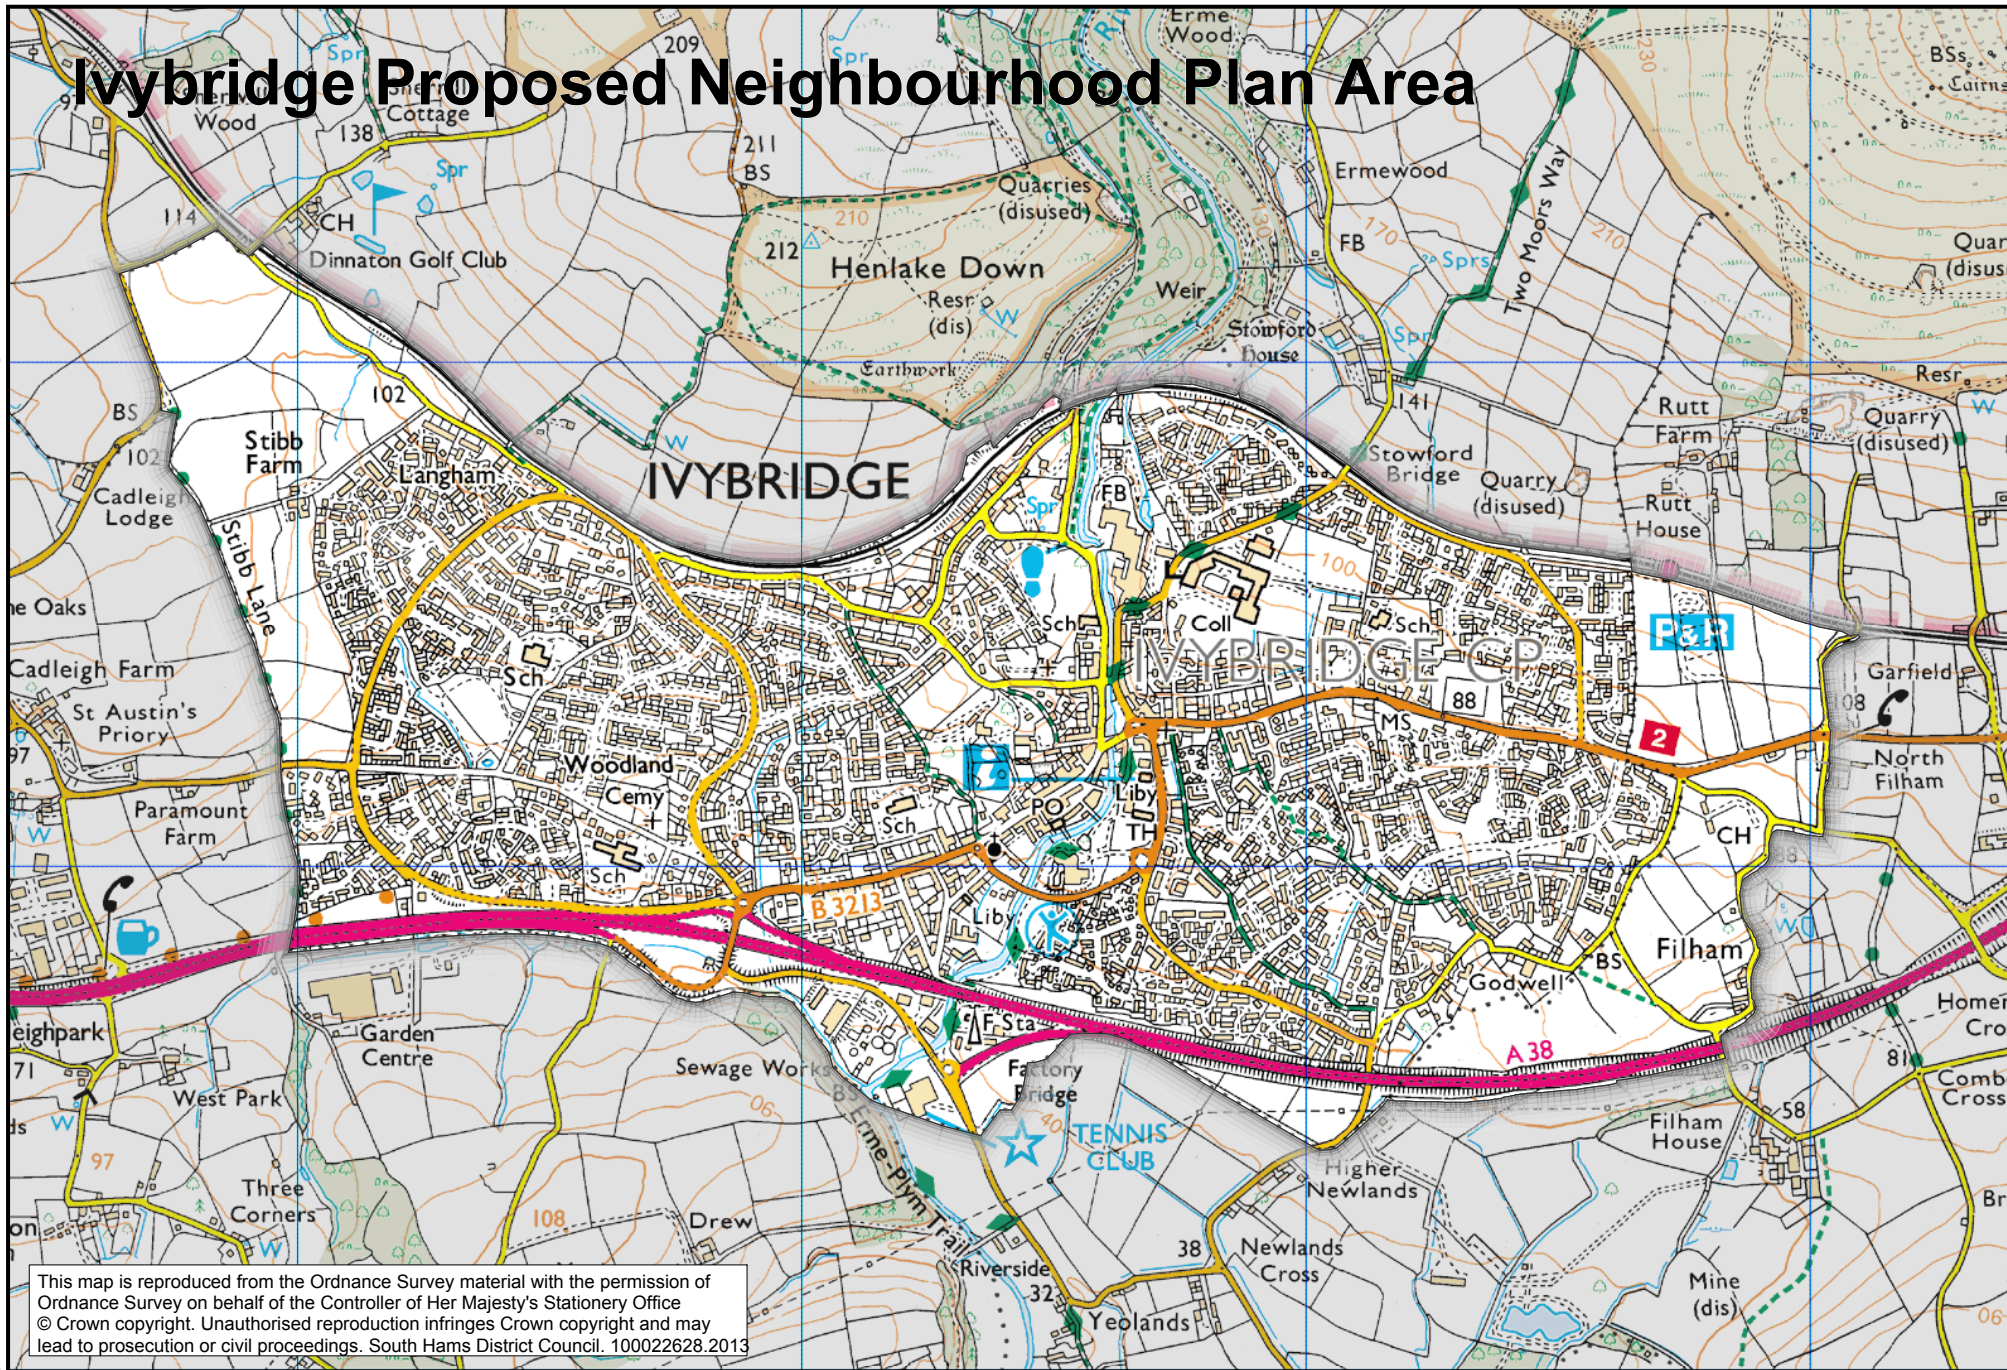

# Ivybridge Proposed Neighbourhood Plan Area

This map is reproduced from the Ordnance Survey material with the permission of Ordnance Survey on behalf of the Controller of Her Majesty's Stationery Office © Crown copyright. Unauthorised reproduction infringes Crown copyright and may lead to prosecution or civil proceedings. South Hams District Council. 100022628.2013